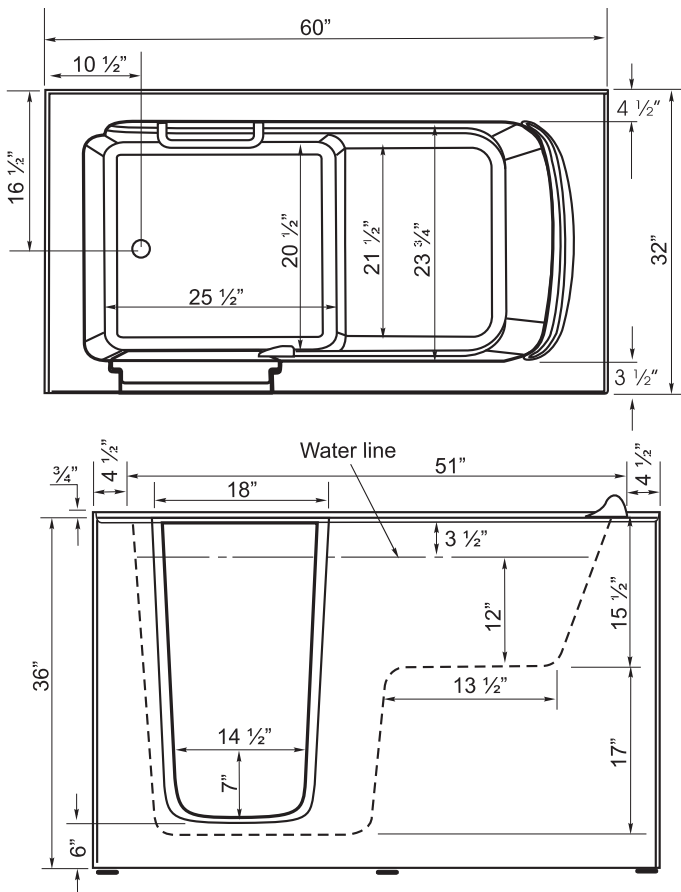

Enjoy Bathing Again with a BLISS Wide & Long Walk-in Tub

Our 3260 Wide & Long Walk-in Tub Provides a Wider Seat and More Legroom for Additional Comfort.

This bathtub is ideal for bathers who have a fuller figure and who would like extra room for a truly soothing and relaxing bath experience. The doorway is 18 inches wide.

Water capacity with 300 lb. user:
approximately 60 gallons.

Model 3260
Dimensions 32x60x46

Features:

- Sturdy all-fiberglass gel-coat body with stainless steel frame provides added durability and support.
- All Bliss Tubs options are available, including air massage, hydromassage and chromatherapy.
- Senior-friendly five-piece faucet set and handheld shower.
- Standard ADA-Approved 17" high anti-slip seat and faucets.
- Warranty on leak-proof door, tub body and components.