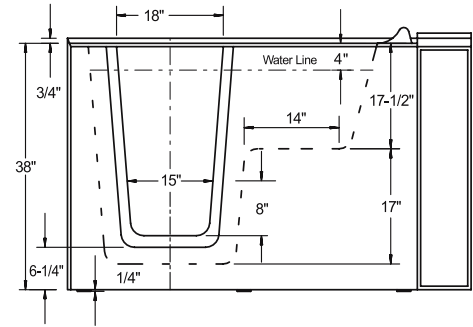

Tub Dimensions

B3054