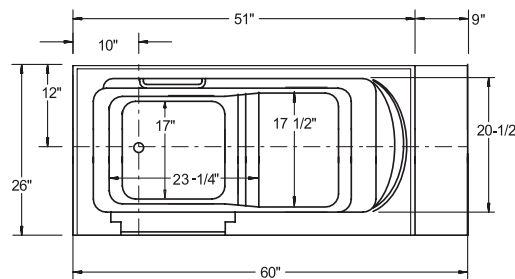

## Model B3052 for Tight Bathrooms

- Dimensions: 30"W x 52"L x 40"H
- Seat: 20½ inches wide
- More water depth for a deeper soak

## Model B3054 – Most Popular

- Dimensions: 30"W x 54"L x 38"H
- Seat: 20½ inches wide
- Top seller; best tub size for most people

## Model B3355 – Extra Wide

- Dimensions: 33"W x 55"L x 40"H
- For 300-350 lbs. users
- Extra wide seat: 25½ in. | Door: 23½ in.

# Tub Dimensions

B3054

B3052

B3153

B2651