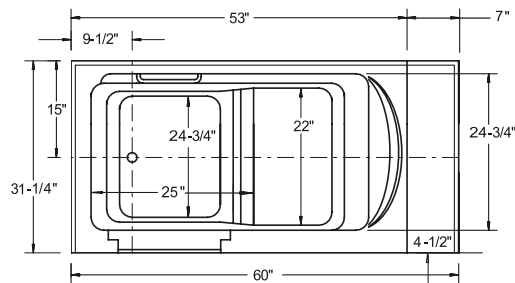

## Model B3052 for Tight Bathrooms

- Dimensions: 30"W x 52"L x 40"H
- Seat: 20½ inches wide
- More water depth for a deeper soak

## Model B3054 – Most Popular

- Dimensions: 30"W x 54"L x 38"H
- Seat: 20½ inches wide
- Top seller; best tub size for most people

## Model B3355 – Extra Wide

- Dimensions: 33"W x 55"L x 40"H
- For 300-350 lbs. users
- Extra wide seat: 25½ in. | Door: 23½ in.

# Tub Dimensions

B3054

B3052

B3153

B2651