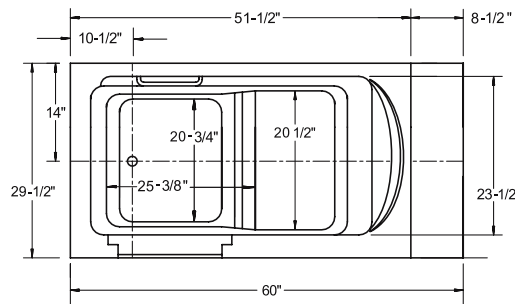

Tub Dimensions

B3054

B3052

B3153

B2651

Options Available for All Models

- Wall-mounted shower slide bar
- In-line heater for tubs with water jets
- 2" speedy drain as upgrade from 1 1/2" drain
- Matching end panel for one or two wall installations; selected models only
- Neck/back pillow
- Specially tailored shower curtain and rod
- Chromotherapy
- Aromatherapy
- Ozone purification system
- Bath heater for soaker tubs & air jet tubs
- Seat Cushion

1274 E. Cypress Street, Covina, California 91724

www.blisstubs.com • sales@blisstubs.com • Call us toll free: 888.398.5898