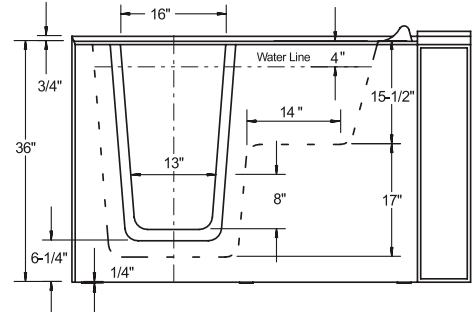

## Model B3054 – Most Popular

- Dimensions: 30"W x 54"L x 38"H
- Seat: 20½ inches wide
- Top seller; best tub size for most people

## Model B3355 – Extra Wide

- Dimensions: 33"W x 55"L x 40"H
- For 300-350 lbs. users
- Extra wide seat: 25½ in. | Door: 23½ in.

# Tub Dimensions

B3054

B3052

B3153

B2651

## Options Available for All Models

- Wall-mounted shower slide bar
- In-line heater for tubs with water jets
- 2" speedy drain as upgrade from 1 1/2" drain
- Matching end panel for one or two wall installations; selected models only
- Neck/back pillow
- Specially tailored shower curtain and rod
- Chromotherapy
- Aromatherapy
- Ozone purification system
- Bath heater for soaker tubs & air jet tubs
- Seat Cushion