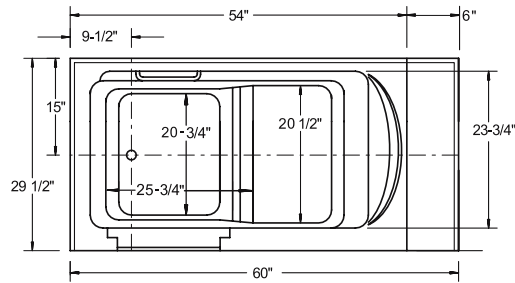

Tub Dimensions

B3054