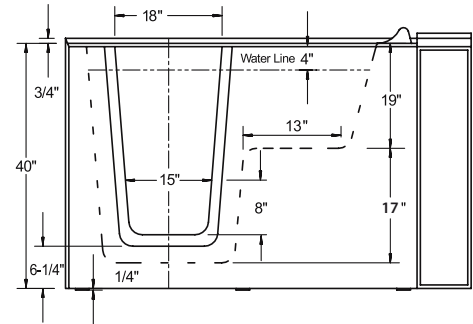

Tub Dimensions

B3054

B3052

B3153

B2651

Options Available for All Models

- Wall-mounted shower slide bar
- In-line heater for tubs with water jets
- 2" speedy drain as upgrade from 1 1/2" drain
- Matching end panel for one or two wall installations; selected models only
- Neck/back pillow
- Specially tailored shower curtain and rod
- Chromotherapy
- Aromatherapy
- Ozone purification system
- Bath heater for soaker tubs & air jet tubs
- Seat Cushion

1274 E. Cypress Street, Covina, California 91724

www.blisstubs.com • sales@blisstubs.com • Call us toll free: 888.398.5898