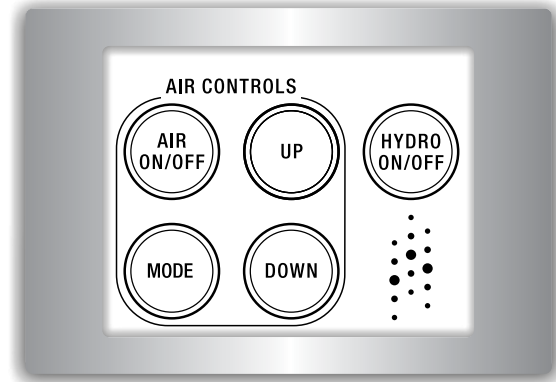

Features

- Colors: White or Bisque
- Left or right-hand door
- Senior-friendly door handle
- Guaranteed leak-proof door
- ADA compliant 17-inch seat height
- Sturdy stainless steel frame
- Seamless woven fiberglass body
- High-gloss, triple-layer gel coat finish
- Security grab bar inside tub
- Matching extension kit to fill 60" tub space
- Senior-friendly drain mechanism
- Super-low 6" door threshold

Bliss-Touch Buttons