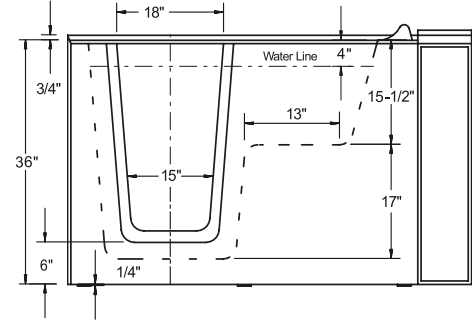

## Model B3052 for Tight Bathrooms

- Dimensions: 30"W x 52"L x 40"H
- Seat: 20½ inches wide
- More water depth for a deeper soak

## Model B3054 – Most Popular

- Dimensions: 30"W x 54"L x 38"H
- Seat: 20½ inches wide
- Top seller; best tub size for most people

## Model B3355 – Extra Wide

- Dimensions: 33"W x 55"L x 40"H
- For 300-350 lbs. users
- Extra wide seat: 25½ in. | Door: 23½ in.

# Tub Dimensions

B3054

B3052

B3153

B2651