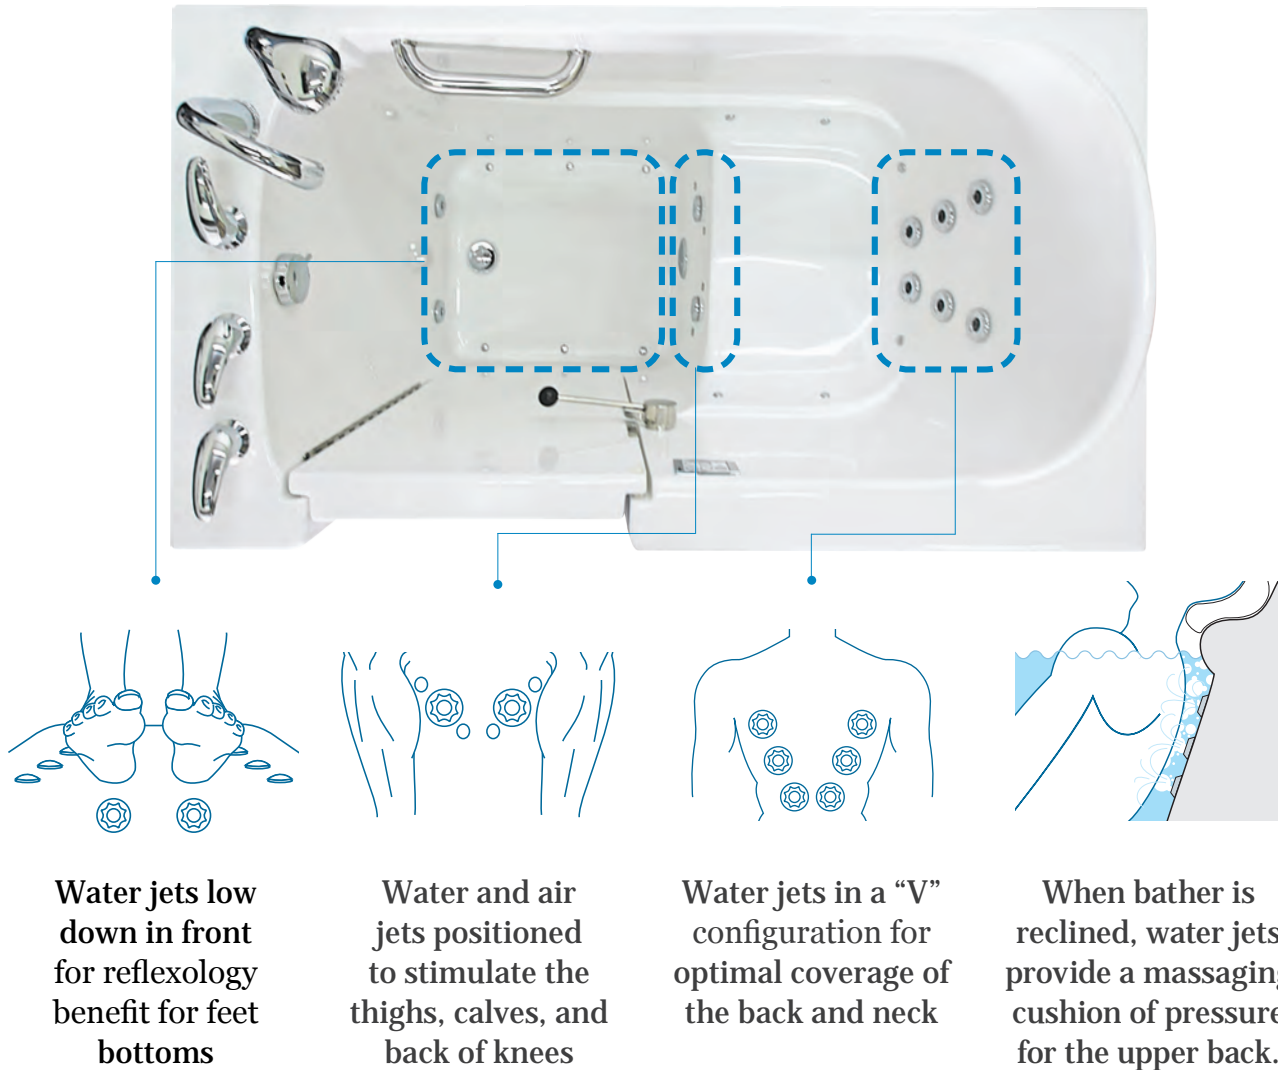

The Power Dual

Enjoy the Ultimate in Hydrotherapy
in the Safety of a Walk-In Tub

26 Total jets configured for optimal hydrotherapy benefit!

10 Adjustable Water Jets + 16 Air Jets

“I am greatly impressed with the new ‘Power’ walk-in tub from Bliss. I didn’t want to get out of it. I felt like I was getting a true massage. As with a physical therapist’s massage, I could feel immediately a favorable increase in my body’s blood circulation and stimulation of my lymphatic system. The bathing experience is phenomenal.”

Long-time Hydrotherapy Enthusiast and Very Satisfied Customer